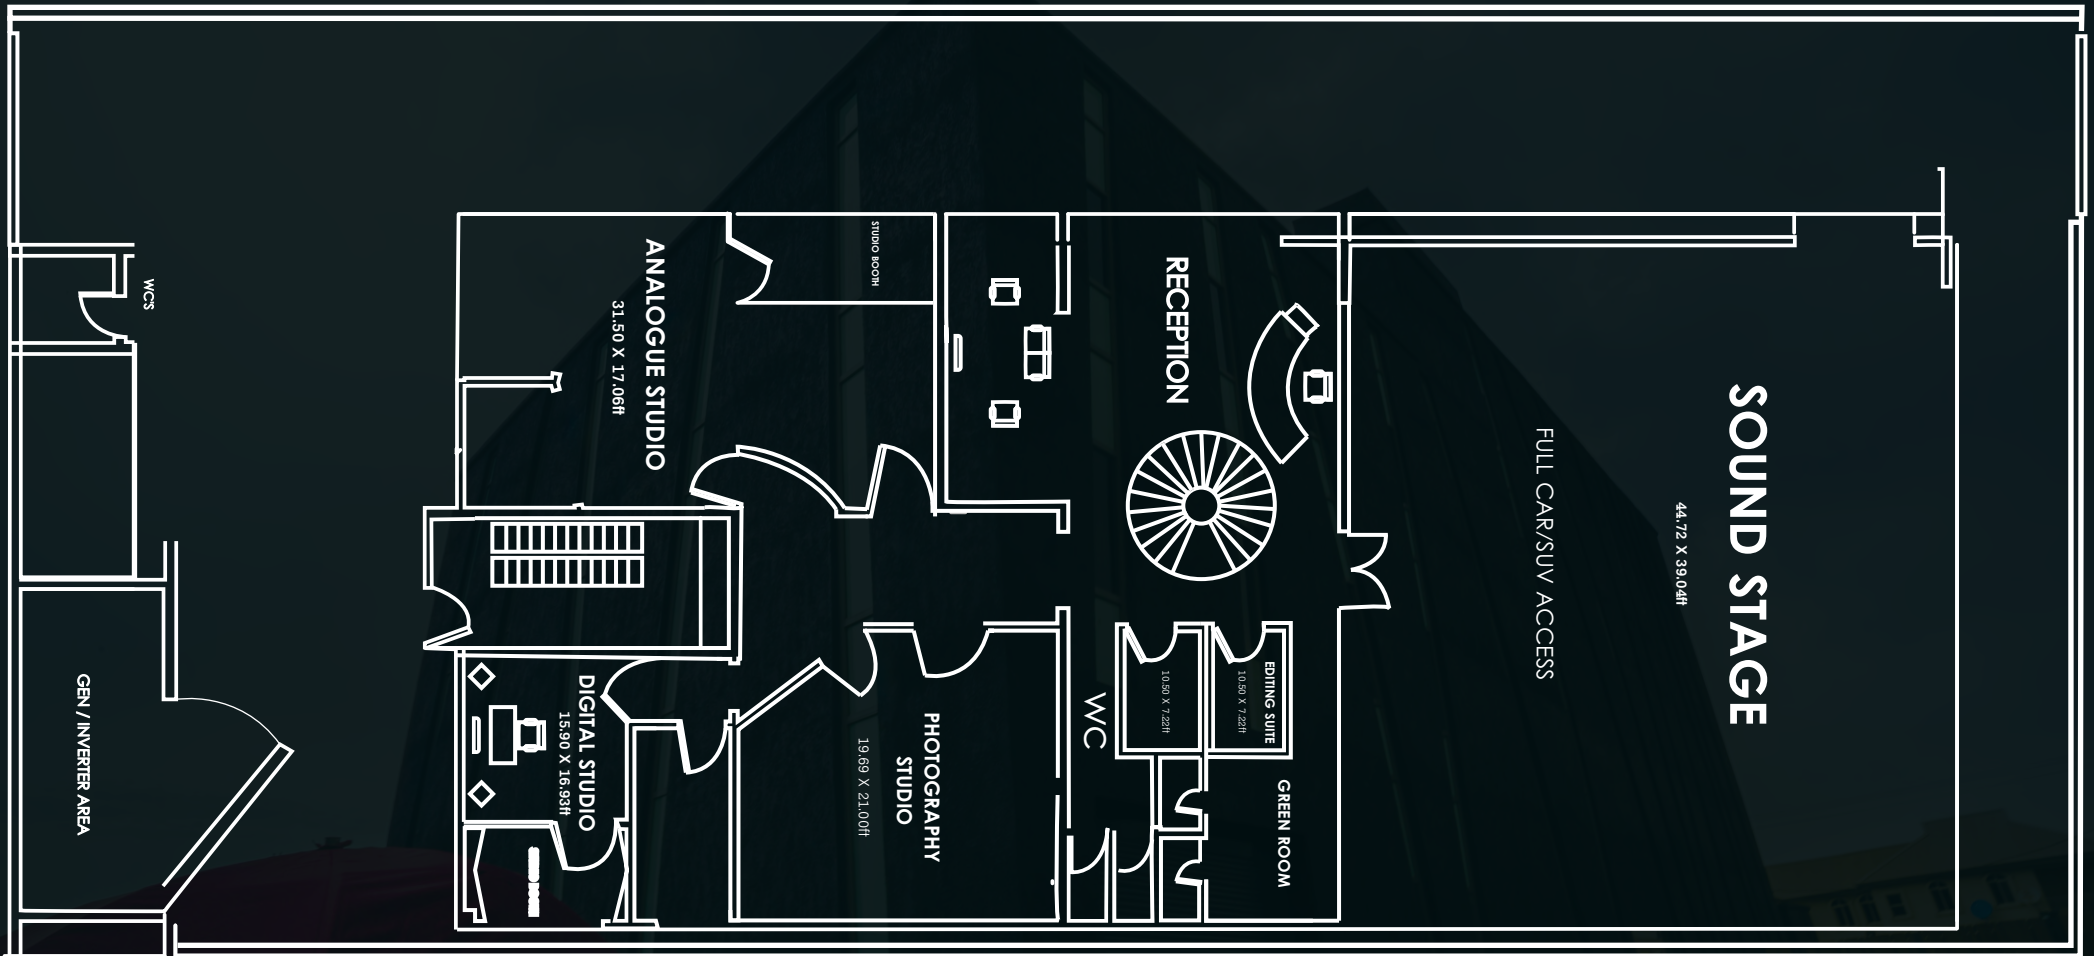

THE  
FREEME  
SPACE

# FREEME SPACE

RENTAL RATE CARD

FREEME SPACE GROUND FLOOR PLAN

# THE FREEME SPACE RENTAL RATE CARD

STUDIO	SPECIFICATIONS	DAILY RATE <small>(12 Hours)</small>	RATE WITH RED CAMERA	HALF DAY RATE	HOURLY RATE	PENALTY RATE <small>(Per/hr.)</small>
Studio 1	44ft by 39ft by 33ft	350,000	400,000	-	-	30,000
Studio 2 (photography)	19ft by 21ft by 8ft	150,000	-	75,000	20,000	-
AUDIO STUDIO FACILITY		DAILY RATE	HOURS	HALF DAY RATE	HOURS	
Digital studio		30,000	6 Hours	15,000	3 Hours	
Analogue studio		-	-	-	-	
Mixing And Mastering		70,000	-	-	-	
FACILITIES FOR SHOOTING			DAILY RATE	HOURS		
Office Space			150,000	8 Hours		
Conference Room			100,000	8 Hours		
Reception Lobby			150,000	8 Hours		
Digital Studio			100,000	8 Hours		
Green Room			75,000	8 Hours		
Balcony			150,000	8 Hours		
Roof top			150,000	8 Hours		
Front Of The Building			100,000	8 Hours		
RATE FOR EQUIPMENT						
CAMERAS	DAILY CHARGE	LIGHTS	DAILY CHARGE			
DSLR cameras	25,000	Softboxes (Red head light)	3,000			
Sony A7s	20,000	Red heads (Tungsten light)	2,000			
Drone	30,000	Flashes for photography	3,000			
Lenses	5,000	Led lights with batteries	10,000			
Red Dragon Epic-M	70,000	2k lights	5,000			
		1k lights	4,000			
		Strobe flash for video	5,000			
AUDIO	DAILY CHARGE	GIMBAL/STABLIZERS/STANDS	DAILY CHARGE			
Portable Recorder	5,000	DJI Ronin	30,000			
Boom Mic	5,000	Motorized Slider	15,000			
Video Mic for DSLR Cameras	2,000	Steadicam	20,000			
OTHER ACCESSORIES	DAILY CHARGE	Shoulder rig for DSLR cameras	3,000			
Fog machine	5,000	C- stands	4,000			
Mattebox set for DSLR cameras <small>(Includes follow focus, shoulder rig, Mattebox)</small>	8,000	Fish pole	5,000			
Reflectors	1,000	V-Lock battery and charger	3,000			
Film slate	1,000					